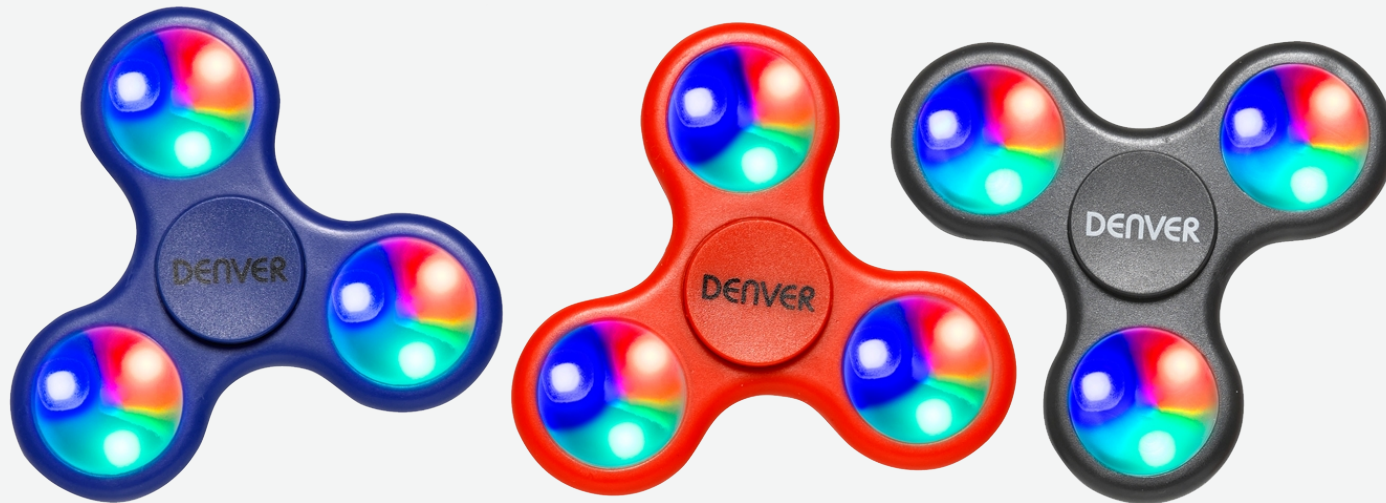

# Denver SPL-750C

- Spinner
- Can spin up to 90 seconds
- In durable plastic material
- 9 LED lights 3 on each "wing"
- 3 pcs CR-927 3V battery

-  Battery  
Uses 3 x CR-927 - 3V batteries (included)
- **i** Colour combination  
Each export carton has following colours: 60 x black,  
20 x red, 20 x blue